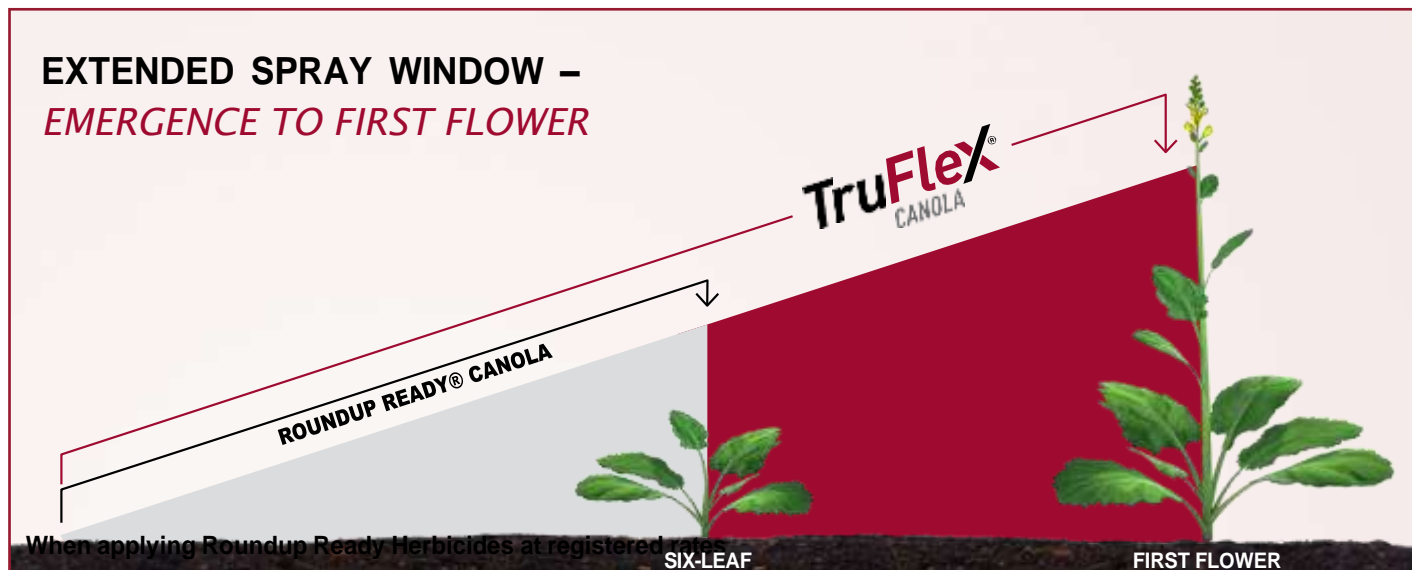

TruFlex® canola with Roundup® Ready Technology

The benefits of TruFlex canola

TruFlex canola is Bayer's second-generation weed control trait. New advances in trait technology will help enable better weed control and crop safety compared to Roundup Ready canola. It's a combination that could result in higher yield potential at harvest time.

Extended application window

TruFlex canola gives you weed control flexibility. The window of application for Roundup Ready Herbicides* will extend past the six-leaf stage to first flower, providing farmers the flexibility to manage weather, time and weed challenges.

The rates farmers need to get results

Increased flexibility in application rates allows farmers to target problem weed species at the right rate (always follow label instructions).

Backed by the Roundup Advantage

Roundup Ready traits and the Roundup Ready Herbicide range are a system designed to work together. The leading formulations contain PLANTSHIELD technology and are the only formulations covered by the Bayer warranty.

The unmatched combination provides you with tools you need to effectively control weeds in your canola field.

The window of application for Roundup Ready* will extend past the six-leaf stage at the way to first flower.

THE RATE FARMERS NEED FOR THEIR WEED CHALLENGES

REGISTERED RATES	TruFlex® CANOLA	TruFlex® CANOLA
	2 apps @ 1.3 kg/ha	3 apps @ 0.9 kg/ha
	2 apps @ 1.67 L/ha	3 apps @ 1.15 L/ha

Roundup Ready* Herbicide with PLANTSHIELD* and Roundup Ready* PL Herbicide with PLANTSHIELD* Technology. Always refer to label.

MORE WAYS TO WIN. Think VICTORY®

Call 1800 447 246

Visit cargill.com.au/victory-canola

Follow us on Twitter: @CargillaUS